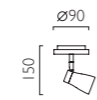

**SCALA SINGLE switched
6108**

BA IP20 ZONE 3
GU10 1 x 50w max (incl.)