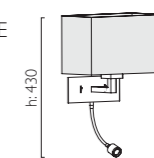

SHADE OPTIONS

PARK LANE
GRANDE

Wh	4001
Bk	4003
Oy	4035

w: 285 d: 178

* shade not included / non incluse / nicht inklusiv / no incluida