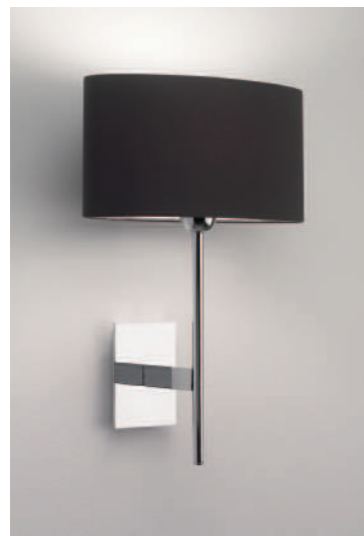

LLOYD new

0920 + 4055