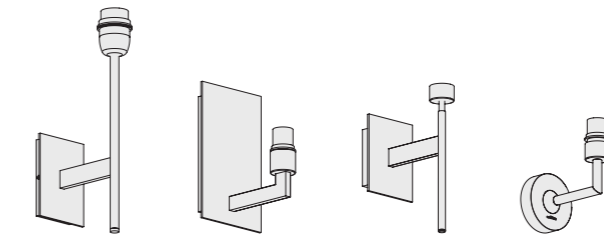

MIX & MATCH

CHOIX ET COMBINAISONS DE PRODUITS

BELIEBIG KOMBINIERBAR

MEZCLA Y COMBINA

Select a wall bracket in the desired finish and then add the shade of your choice. All styles of shade are available in black, white and oyster. See the following pages for our recommendations.

Sélectionnez une applique murale dans la finition souhaitée et ajoutez ensuite l'abat-jour de votre choix. Tous les styles d'abat-jour sont proposés en noir, blanc et gris souris. Voir les pages suivantes pour des recommandations.

Wählen Sie eine Wandhalterung in gewünschter Oberfläche und Ihre gewünschte Schirmform. Alle Schirmformen sind in den Farben Schwarz, Weiß und Perlmutt erhältlich. Unsere Empfehlungen finden Sie auf den folgenden Seiten.

Escoja un aplique de pared en el acabado deseado y luego añada la pantalla a su elección. Todos los estilos de pantalla están disponibles en negro, blanco y perla. Consulte las páginas siguientes para seguir nuestra recomendación.