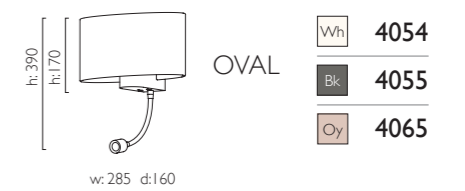

SHADE OPTIONS

* shade not included / non incluse / nicht inklusiv / no incluida