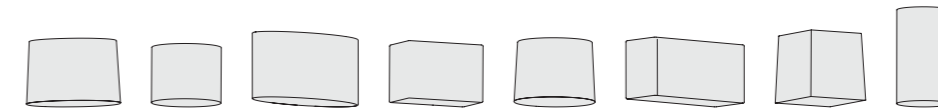

MIX & MATCH

CHOIX ET COMBINAISONS DE PRODUITS

BELIEBIG KOMBINIERBAR

MEZCLA Y COMBINA

Select a wall bracket in the desired finish and then add the shade of your choice. All styles of shade are available in black, white and oyster. See the following pages for our recommendations.

Sélectionnez une applique murale dans la finition souhaitée et ajoutez ensuite l'abat-jour de votre choix. Tous les styles d'abat-jour sont proposés en noir, blanc et gris souris. Voir les pages suivantes pour des recommandations.

Wählen Sie eine Wandhalterung in gewünschter Oberfläche und Ihre gewünschte Schirmform. Alle Schirmformen sind in den Farben Schwarz, Weiß und Perlmutt erhältlich. Unsere Empfehlungen finden Sie auf den folgenden Seiten.

Escoja un aplique de pared en el acabado deseado y luego añada la pantalla a su elección. Todos los estilos de pantalla están disponibles en negro, blanco y perla. Consulte las páginas siguientes para seguir nuestra recomendación.