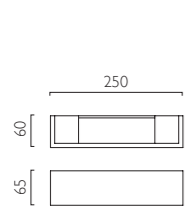

PARMA 250
0887 new

P IP20 ZONE 3 F ECO ✓
LED 3 x 3w (incl.) (Driver incl.)